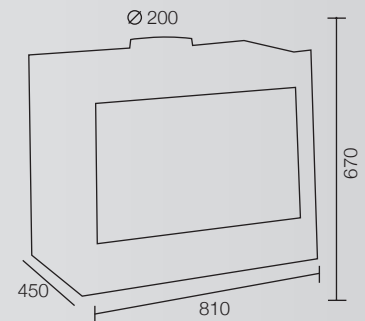

## MODEL 3258

Fuel: Wood  
 Colour: Black  
 Power: 10.5 kW  
 Heating Volume: 200-450m<sup>3</sup>  
 Fan assisted

## MODEL 660101

Fuel: Wood  
 Colour: Black  
 Power: 12 kW  
 Heating Volume: 200-480m<sup>3</sup>  
 Optional: Convector Box

Optional: Convector Box W79 D45 H68 + frame available

## MODEL 660125

Fuel: Wood  
 Colour: Black  
 Power: 14 kW  
 Heating Volume: 200-500m<sup>3</sup>  
 Outlet top or back  
 Can be freestanding

the art of producing warmth

inserts

**MODEL B5.2**  
**MODEL B5.2 + fans**