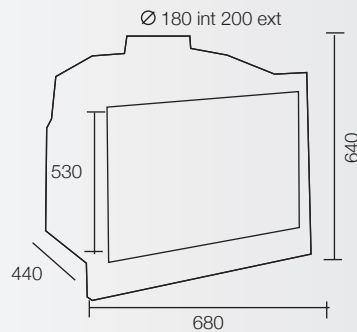

## MODEL 3258

Fuel: Wood  
 Colour: Black  
 Power: 10.5 kW  
 Heating Volume: 200-450m<sup>3</sup>  
 Fan assisted

## MODEL 660101

Fuel: Wood  
 Colour: Black  
 Power: 12 kW  
 Heating Volume: 200-480m<sup>3</sup>  
 Optional: Convector Box

Optional: Convector Box W79 D45 H68 + frame available

## MODEL 660125

Fuel: Wood  
 Colour: Black  
 Power: 14 kW  
 Heating Volume: 200-500m<sup>3</sup>  
 Outlet top or back  
 Can be freestanding

the art of producing warmth

inserts

**MODEL B5.2**  
**MODEL B5.2 + fans**