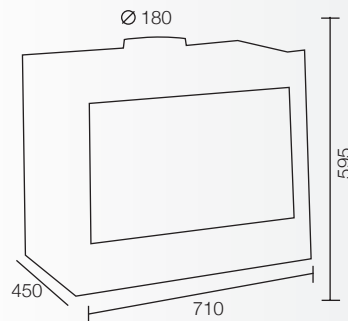

## MODEL 3258

Fuel: Wood  
 Colour: Black  
 Power: 10.5 kW  
 Heating Volume: 200-450m<sup>3</sup>  
 Fan assisted

## MODEL 3268

Fuel: Wood  
 Colour: Black  
 Power: 13 kW  
 Heating Volume: 200-500m<sup>3</sup>  
 Fan assisted

## MODEL 660101

Fuel: Wood  
 Colour: Black  
 Power: 12 kW  
 Heating Volume: 200-480m<sup>3</sup>  
 Optional: Convector Box

Optional: Convector Box W79 D45 H68 + frame available

## MODEL 660125

Fuel: Wood  
 Colour: Black  
 Power: 14 kW  
 Heating Volume: 200-500m<sup>3</sup>  
 Outlet top or back  
 Can be freestanding

the art of producing warmth

inserts

**MODEL B5.2**  
**MODEL B5.2 + fans**