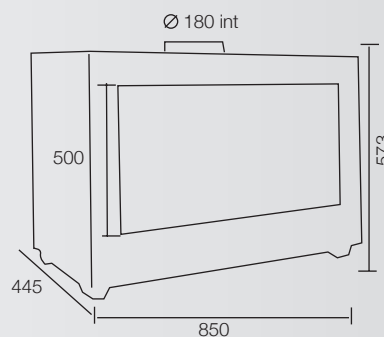

## MODEL 660101

Fuel: Wood  
 Colour: Black  
 Power: 12 kW  
 Heating Volume: 200-480m<sup>3</sup>  
 Optional: Convector Box

Optional: Convector Box W79 D45 H68 + frame available

## MODEL 660125

Fuel: Wood  
 Colour: Black  
 Power: 14 kW  
 Heating Volume: 200-500m<sup>3</sup>  
 Outlet top or back  
 Can be freestanding

the art of producing warmth

inserts

**MODEL B5.2**  
**MODEL B5.2 + fans**