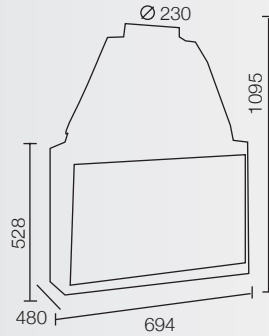

## MODEL 660101

Fuel: Wood  
 Colour: Black  
 Power: 12 kW  
 Heating Volume: 200-480m<sup>3</sup>  
 Optional: Convector Box

Optional: Convector Box W79 D45 H68 + frame available

## MODEL 660125

Fuel: Wood  
 Colour: Black  
 Power: 14 kW  
 Heating Volume: 200-500m<sup>3</sup>  
 Outlet top or back  
 Can be freestanding

the art of producing warmth

inserts

**MODEL B5.2**  
**MODEL B5.2 + fans**

Fuel: Wood  
Colour: Black  
Power: 10 kW  
Heating Volume: 200-400m<sup>3</sup>

**MODEL 660143**

Fuel: Wood  
Colour: Black  
Power: 13 kW  
Heating Volume: 200-500m<sup>3</sup>

**DOUBLE SIDED**

**THE VISI RANGE**