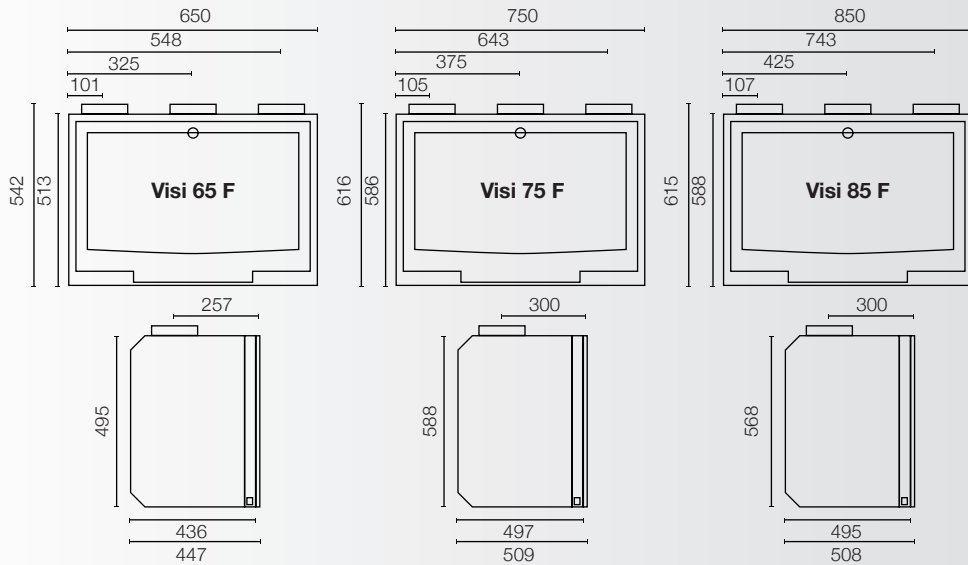

## MODEL 660125

Fuel: Wood  
 Colour: Black  
 Power: 14 kW  
 Heating Volume: 200-500m<sup>3</sup>  
 Outlet top or back  
 Can be freestanding

the art of producing warmth

inserts

**MODEL B5.2**  
**MODEL B5.2 + fans**

Fuel: Wood  
Colour: Black  
Power: 10 kW  
Heating Volume: 200-400m<sup>3</sup>

**MODEL 660143**

Fuel: Wood  
Colour: Black  
Power: 13 kW  
Heating Volume: 200-500m<sup>3</sup>

**DOUBLE SIDED**

**THE VISI RANGE**