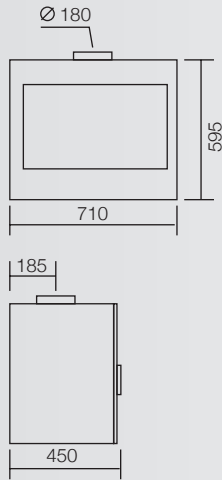

## MODEL 660101

Fuel: Wood  
 Colour: Black  
 Power: 12 kW  
 Heating Volume: 200-480m<sup>3</sup>  
 Optional: Convector Box

Optional: Convector Box W79 D45 H68 + frame available

## MODEL 660125

Fuel: Wood  
 Colour: Black  
 Power: 14 kW  
 Heating Volume: 200-500m<sup>3</sup>  
 Outlet top or back  
 Can be freestanding

the art of producing warmth

inserts

**MODEL B5.2**  
**MODEL B5.2 + fans**

Fuel: Wood  
Colour: Black  
Power: 10 kW  
Heating Volume: 200-400m<sup>3</sup>

**MODEL 660143**

Fuel: Wood  
Colour: Black  
Power: 13 kW  
Heating Volume: 200-500m<sup>3</sup>

**DOUBLE SIDED**

**THE VISI RANGE**

Visi 65 F: Power – 7kW  
Visi 75 F: Power – 10kW  
Visi 85 F: Power – 12kW  
Fuel: Wood  
Colour: Black

Disclaimer: We reserve the right to change specifications on any product without notice. No responsibility is accepted for printing errors. E & OE.